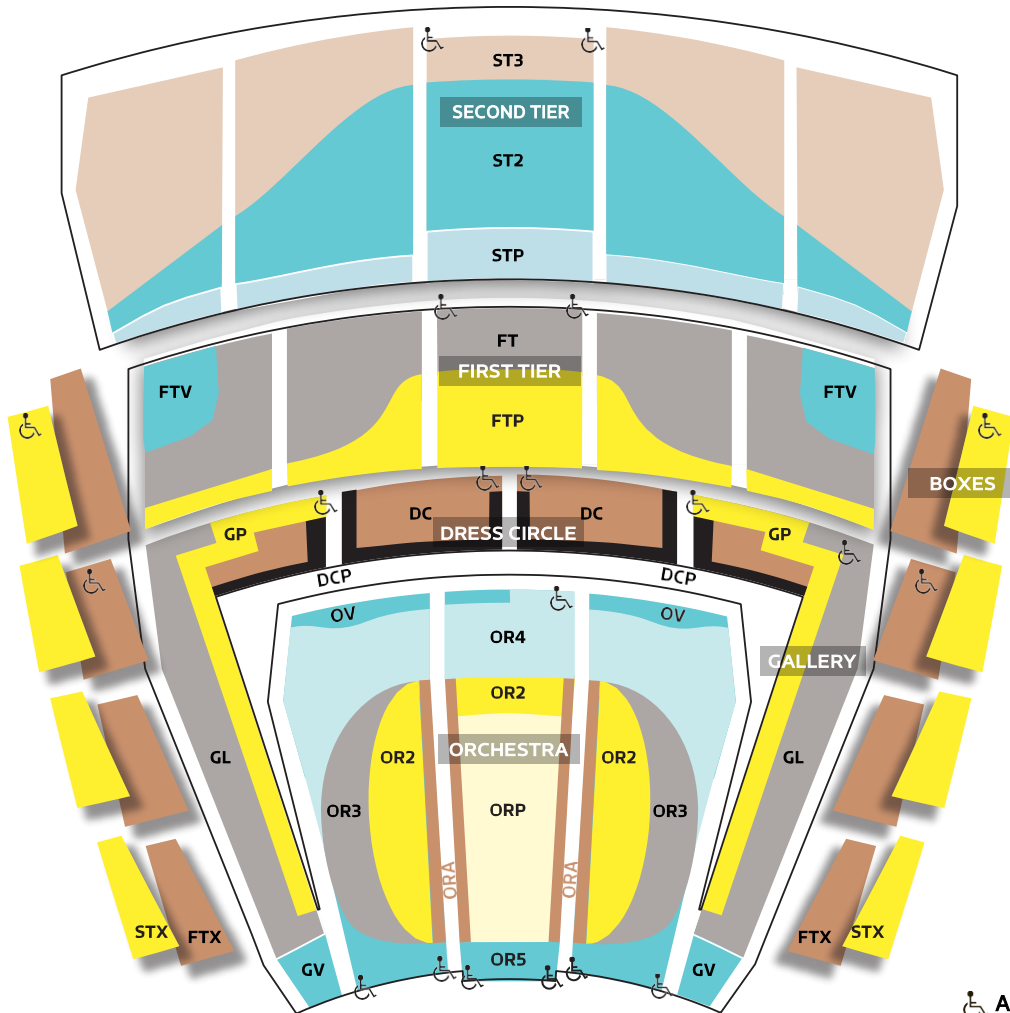

3-OPERA PACKAGE PRICING

2021/22 SEASON

SUBSCRIBING IS EASY

PHONE 206.389.7676 or 800.426.1619
Monday to Friday, 10 AM to 4 PM
ONLINE seattleopera.org/subscribe

MARION OLIVER MCCAOW HALL
English subtitle are visible from all seating areas.

ACCESSIBLE SEATING

2021/22 SEASON

	FRIDAY	SATURDAY			SUNDAY		WEDNESDAY	
	EVENING	OPENING	SECOND	THIRD	FIRST	SECOND	FIRST	SECOND
La bohème	22-Oct	16-Oct	23-Oct	30-Oct	17-Oct	24-Oct	20-Oct	27-Oct
Orpheus and Eurydice <i>(performances in Tagney Jones Hall at the Opera Center)</i>	Choose your preferred date with your renewal from the following options: Jan. 12, 13, 14, 15, 16, 19, 20, 21, 22, 23, 26, 27, 28, 29, & 30, 2022							
Blue	11-Mar	26-Feb	5-Mar	12-Mar	27-Feb ¹		2-Mar	9-Mar
The Marriage of Figaro	20-May	7-May	14-May	21-May	8-May	15-May	11-May	18-May
SECOND TIER 3	\$196	\$208			\$208		\$202	
ORCHESTRA VALUE, ORCHESTRA 5, GALLERY VALUE, FIRST TIER VALUE, SECOND TIER 2, ORCHESTRA 4, SECOND TIER BOXES	\$222	\$254			\$254		\$236	
ORCHESTRA 4, SECOND TIER PRIME	\$256	\$300			\$297		\$270	
ORCHESTRA 3, GALLERY, FIRST TIER, FIRST TIER BOXES	\$309	\$381			\$369		\$339	
ORCHESTRA 2, GALLERY PRIME, FIRST TIER PRIME, SECOND TIER BOXES	\$381	\$492			\$483		\$420	
ORCHESTRA PRIME	\$459	\$636			\$606		\$519	
ORCHESTRA AISLES, DRESS CIRCLE, FIRST TIER BOXES	\$549	\$873			\$723		\$636	
DRESS CIRCLE PRIME	\$975	\$1,101			\$1,077		\$1,026	

IMPORTANT INFO:

Evening performances begin at 7:30 PM. Sunday matinees begin at 2:00 PM.
¹Blue will be performed with only one Sunday matinee on February 27, 2022.
 Operas, artists, schedule, and prices are subject to change.
 Prices listed based on most expensive 3-opera combinations.
 ADA accessible seating prices are the same as the pricing zone adjacent unless otherwise listed.
 Accessible seating is available on all seating levels.