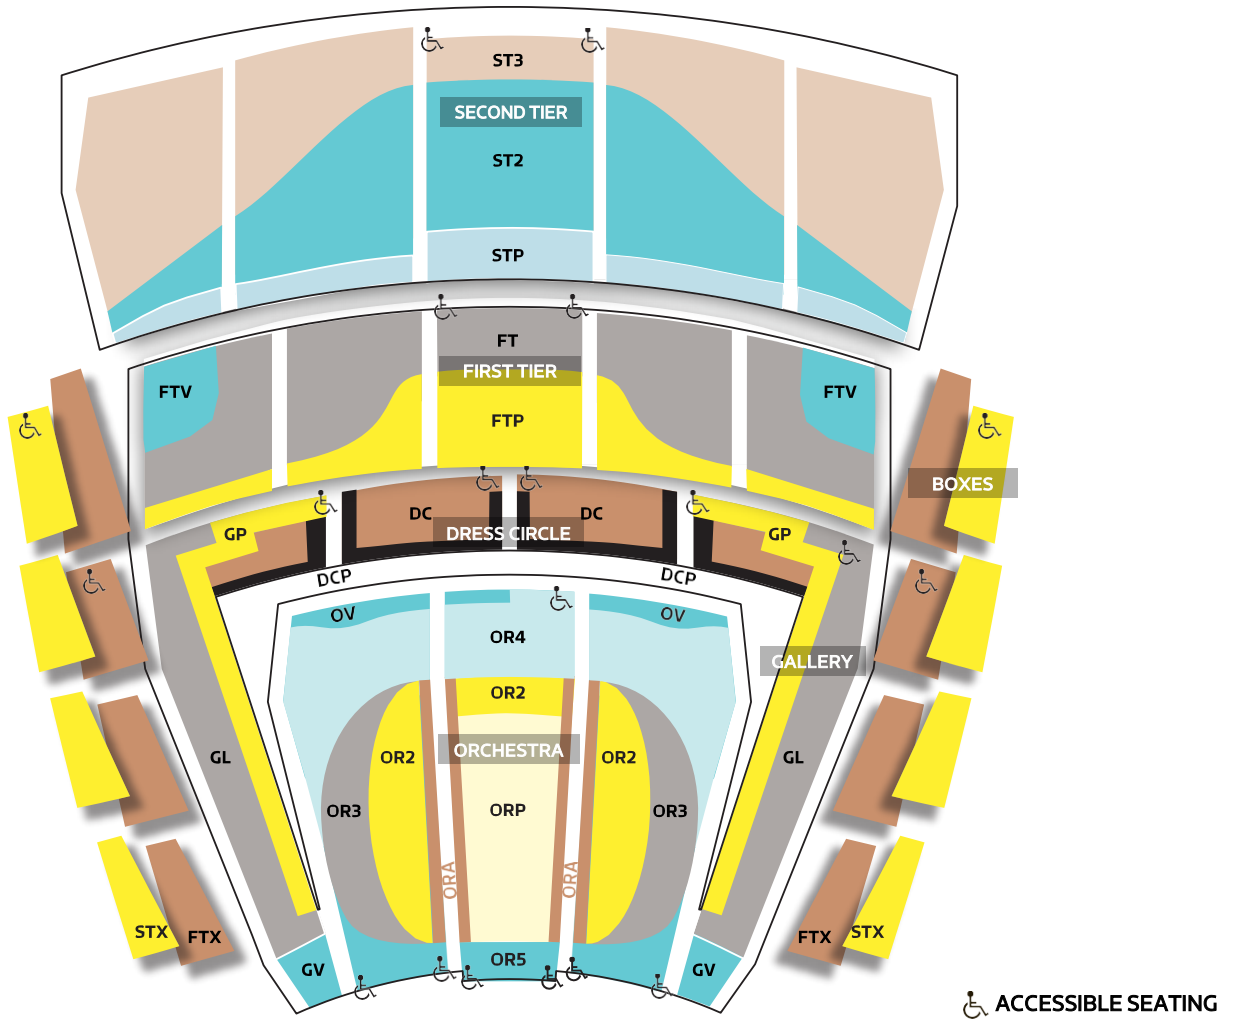

# 2-OPERA PACKAGE PRICING

2021/22 SEASON

## 2021/22 SEASON

	FRIDAY	SATURDAY			SUNDAY		WEDNESDAY	
	EVENING	OPENING	SECOND	THIRD	FIRST	SECOND	FIRST	SECOND
<i>Blue</i>	11-Mar	26-Feb	5-Mar	12-Mar	27-Feb <sup>1</sup>		2-Mar	9-Mar
<i>The Marriage of Figaro</i>	20-May	7-May	14-May	21-May	8-May	15-May	11-May	18-May
SECOND TIER 3	\$108	\$108			\$108		\$88	
ORCHESTRA VALUE, ORCHESTRA 5, GALLERY VALUE, FIRST TIER VALUE, SECOND TIER 2, ♿ ORCHESTRA 4 & 5, ♿ SECOND TIER	\$146	\$146			\$146		\$124	
ORCHESTRA 4, SECOND TIER PRIME	\$178	\$178			\$178		\$158	
ORCHESTRA 3, GALLERY, FIRST TIER, ♿ GALLERY, ♿ FIRST TIER	\$220	\$220			\$220		\$186	
ORCHESTRA 2, GALLERY PRIME, FIRST TIER PRIME, SECOND TIER BOX	\$256	\$256			\$256		\$222	
ORCHESTRA PRIME, ♿ DRESS CIRCLE	\$310	\$310			\$310		\$262	
ORCHESTRA AISLE, DRESS CIRCLE, FIRST TIER BOX	\$368	\$368			\$368		\$316	
DRESS CIRCLE PRIME	\$640	\$640			\$640		\$538	

**IMPORTANT INFO:**

Evening performances begin at 7:30 PM. Sunday matinees begin at 2:00 PM.

<sup>1</sup>*Blue* will be performed with only one Sunday matinee on February 27, 2022.

Operas, artists, schedule, and prices are subject to change.

♿ ADA accessible seating prices are the same as the adjacent pricing zone unless otherwise listed.

Accessible seating is available on all seating levels.