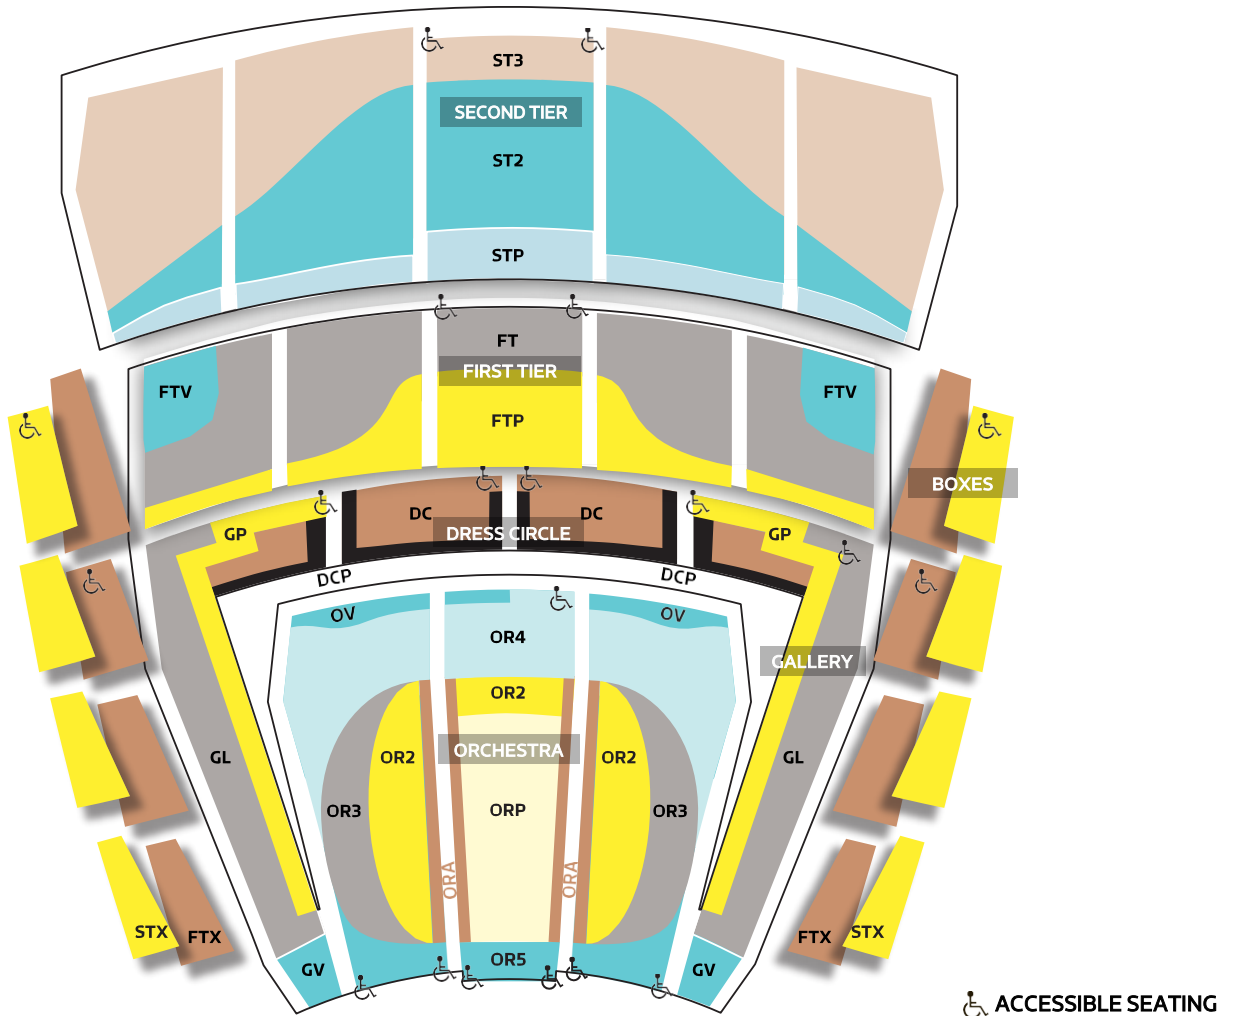

2021/22 SEASON

	FRIDAY	SATURDAY		WEDNESDAY
	EVENING	FIRST	THIRD	FIRST
Blue	11-Mar	26-Feb	12-Mar	2-Mar
The Marriage of Figaro	20-May	7-May	21-May	11-May
SECOND TIER 3, ♣ SECOND TIER	\$64	\$64	\$64	\$52
ORCHESTRA VALUE, ORCHESTRA 5, GALLERY VALUE, FIRST TIER VALUE, SECOND TIER 2, ♣ ORCHESTRA 5 & 4, ♣ SECOND TIER BOXES	\$85	\$85	\$85	\$72
ORCHESTRA 4, SECOND TIER PRIME	\$102	\$102	\$102	\$90
ORCHESTRA 3, GALLERY, FIRST TIER, ♣ FIRST TIER, ♣ GALLERY	\$124	\$124	\$124	\$105
ORCHESTRA 2, GALLERY PRIME, FIRST TIER PRIME, SECOND TIER BOXES	\$147	\$147	\$147	\$125
ORCHESTRA PRIME	\$174	\$174	\$174	\$147
ORCHESTRA AISLES, FIRST TIER BOXES	\$210	\$210	\$210	\$177

PLEASE NOTE: AGE 21-39 ONLY. BRAVO! MEMBERSHIP AND PROOF OF AGE REQUIRED.

IMPORTANT INFO:

Evening performances begin at 7:30 PM. Sunday matinees begin at 2:00 PM.

♣Blue will be performed with only one Sunday matinee on February 27, 2022.

Operas, artists, schedule, and prices are subject to change.

Prices listed based on most expensive 3-opera combinations.

♣ ADA accessible seating prices are the same as the pricing zone adjacent unless otherwise listed.

Accessible seating is available on all seating levels.