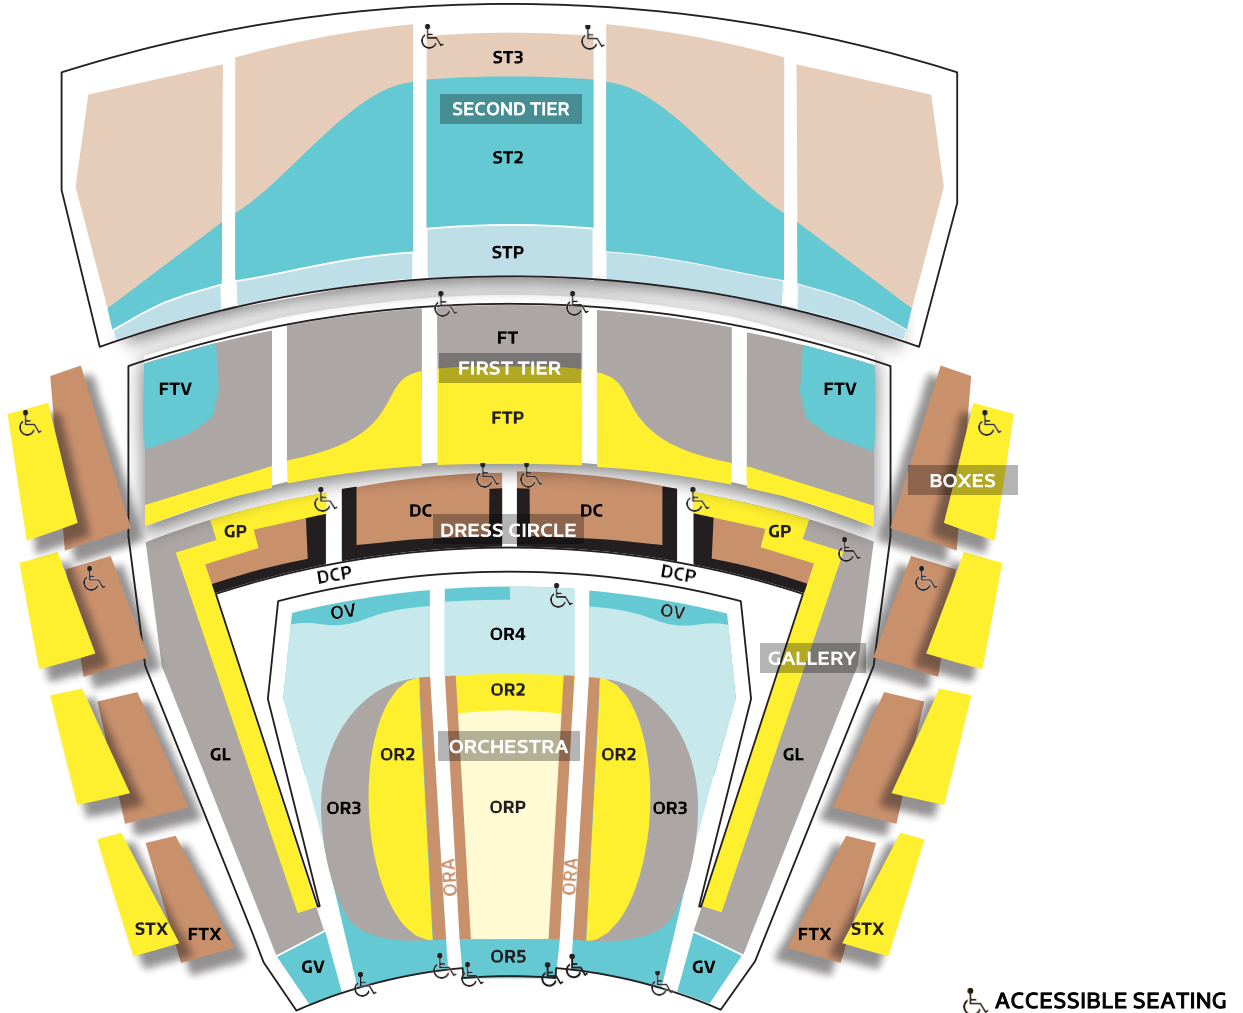

ACCESSIBLE SEATING

2021/22 SEASON

| | FRIDAY | SATURDAY | | SUNDAY | WEDNESDAY |
|---|---------|----------|--------|---------------------|-----------|
| | EVENING | OPENING | THIRD | SECOND | FIRST |
| <i>La bohème</i> | 22-Oct | 16-Oct | 30-Oct | 24-Oct | 20-Oct |
| <i>Blue</i> | 11-Mar | 26-Feb | 12-Mar | 27-Feb ¹ | 2-Mar |
| <i>The Marriage of Figaro</i> | 20-May | 7-May | 21-May | 15-May | 11-May |
| SECOND TIER 3 | \$99 | \$102 | | \$102 | \$90 |
| ORCHESTRA VALUE, ORCHESTRA 5, GALLERY VALUE, FIRST TIER VALUE, SECOND TIER 2, ORCHESTRA 4, SECOND TIER BOXES | \$135 | \$135 | \$135 | \$135 | \$123 |
| ORCHESTRA 4, SECOND TIER PRIME | \$156 | \$159 | \$159 | \$159 | \$144 |
| ORCHESTRA 3, GALLERY, FIRST TIER, FIRST TIER BOXES | \$195 | \$195 | \$195 | \$189 | \$174 |
| ORCHESTRA 2, GALLERY PRIME, FIRST TIER PRIME, SECOND TIER BOXES | \$222 | \$231 | \$231 | \$228 | \$207 |
| ORCHESTRA PRIME | \$276 | \$321 | \$321 | \$303 | \$273 |
| ORCHESTRA AISLES, FIRST TIER BOXES | \$306 | \$420 | \$420 | \$345 | \$309 |

PLEASE NOTE: AGE 21-39 ONLY. BRAVO! MEMBERSHIP AND PROOF OF AGE REQUIRED.

IMPORTANT INFO:

Evening performances begin at 7:30 PM. Sunday matinees begin at 2:00 PM.

Blue will be performed with only one Sunday matinee on February 27, 2022.

Operas, artists, schedule, and prices are subject to change.

Prices listed based on most expensive 3-opera combinations.

ADA accessible seating prices are the same as the pricing zone adjacent unless otherwise listed.

Accessible seating is available on all seating levels.