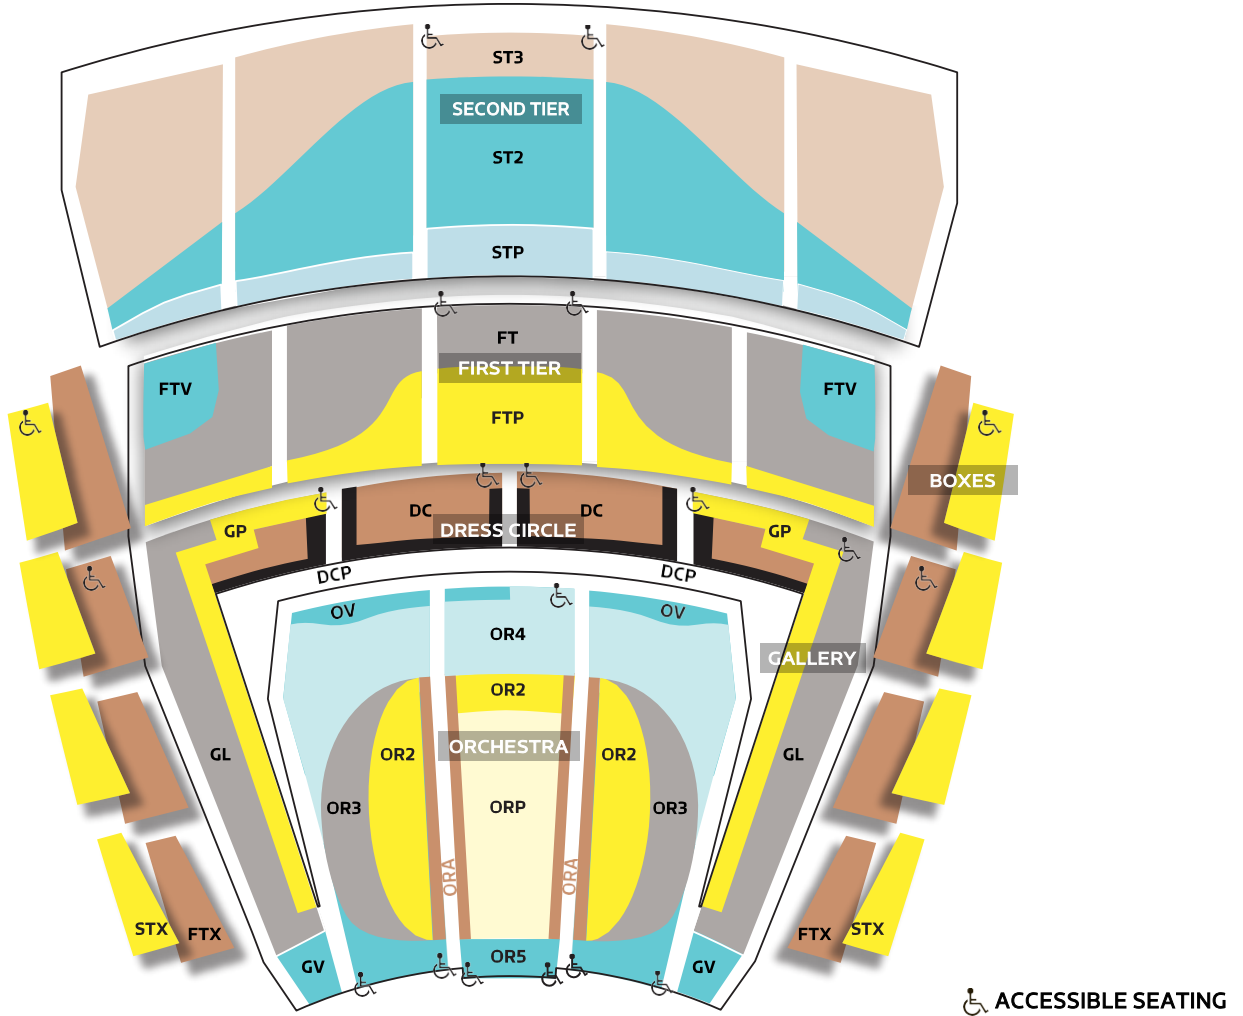

3-OPERA BRAVO! PACKAGE PRICING

2021/22 SEASON

SUBSCRIBING IS EASY

PHONE 206.389.7676 or 800.426.1619
Monday to Friday, 10 AM to 4 PM
ONLINE seattleopera.org/subscribe

MARION OLIVER MCCAOW HALL
English subtitle are visible from all seating areas.

2021/22 SEASON

	FRIDAY	SATURDAY		SUNDAY	WEDNESDAY
	EVENING	OPENING	THIRD	SECOND	FIRST
<i>La bohème</i>	22-Oct	16-Oct	30-Oct	24-Oct	20-Oct
<i>Orpheus and Eurydice</i> (performances in Tagney Jones Hall at the Opera Center)	Choose your preferred date with your renewal from the following options: Jan. 12, 13, 14, 15, 16, 19, 20, 21, 22, 23, 26, 27, 28, 29, & 30, 2022				
<i>Blue</i>	11-Mar	26-Feb	12-Mar	27-Feb'	2-Mar
<i>The Marriage of Figaro</i>	20-May	7-May	21-May	15-May	11-May
SECOND TIER 3	\$126	\$128		\$128	\$120
ORCHESTRA VALUE, ORCHESTRA 5, GALLERY VALUE, FIRST TIER VALUE, SECOND TIER 2, ♿ ORCHESTRA 4, ♿ SECOND TIER BOXES	\$150	\$150		\$150	\$142
ORCHESTRA 4, SECOND TIER PRIME	\$164	\$166		\$166	\$156
ORCHESTRA 3, GALLERY, FIRST TIER, ♿ FIRST TIER BOXES	\$195	\$195		\$189	\$176
ORCHESTRA 2, GALLERY PRIME, FIRST TIER PRIME, SECOND TIER BOXES	\$222	\$231		\$228	\$207
ORCHESTRA PRIME	\$276	\$321		\$303	\$273
ORCHESTRA AISLES, FIRST TIER BOXES	\$306	\$420		\$345	\$309

PLEASE NOTE: AGE 21-39 ONLY. BRAVO! MEMBERSHIP AND PROOF OF AGE REQUIRED.

IMPORTANT INFO:

Evening performances begin at 7:30 PM. Sunday matinees begin at 2:00 PM.
Blue will be performed with only one Sunday matinee on February 27, 2022.
 Operas, artists, schedule, and prices are subject to change.
 Prices listed based on most expensive 3-opera combinations.
 ♿ ADA accessible seating prices are the same as the pricing zone adjacent unless otherwise listed.
 Accessible seating is available on all seating levels.