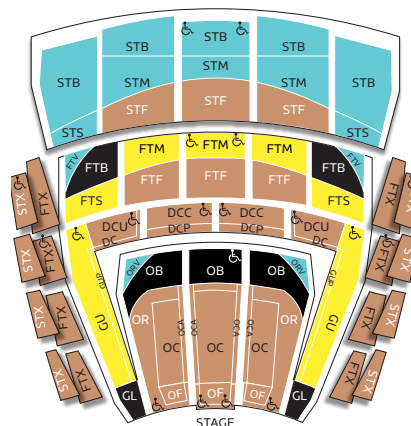

FOUR-OPERA PACKAGE PRICING

SUBSCRIBING IS EASY

PHONE 206.389.7676 or 800.426.1619
Monday to Friday, 9:00 to 5:00 PM

ONLINE seattleopera.org/subscribe

IN PERSON 1020 John Street, Seattle, WA 98109
Monday to Friday, 9:00 to 5:00 PM

CHOOSE ANY FOUR OPERAS FOR YOUR SEASON TICKETS

PLEASE REVIEW THE MAP AS SOME ZONE NAMES HAVE CHANGED.

MARION OLIVER MCCAOW HALL
English subtitles are visible from all seating areas.

■ $
■ $$
■ $$$
■ $$$$

♿ = Accessible Seating

Under 40? Save 50%
Details at seattleopera.org/bravo

					BRAVO! MEMBER^{††}				STUDENT					
	SATURDAY			SUNDAY MATINEE		WEDNESDAY		FRIDAY	SATURDAY	SUNDAY[*]	WED	FRIDAY	FRIDAY	
	OPENING	SECOND	THIRD	FIRST	SECOND[^]	FIRST	SECOND	ADULT	OPENING	THIRD	FIRST	FIRST	FRIDAY	FRIDAY
<i>Porgy and Bess</i>	11-Aug	18-Aug	25-Aug	12-Aug	19-Aug	15-Aug	22-Aug	17-Aug	11-Aug	25-Aug	19-Aug	15-Aug	17-Aug	17-Aug
<i>The Turn of the Screw</i>	13-Oct	20-Oct	27-Oct	14-Oct	14-Oct	17-Oct	24-Oct	26-Oct	13-Oct	27-Oct	14-Oct[^]	17-Oct	26-Oct	26-Oct
<i>Il trovatore</i>	12-Jan	19-Jan	26-Jan	13-Jan	20-Jan	16-Jan	23-Jan	25-Jan	12-Jan	26-Jan	20-Jan	16-Jan	25-Jan	25-Jan
<i>The (R)evolution of Steve Jobs</i>	23-Feb	2-Mar	9-Mar	24-Feb	24-Feb	27-Feb	6-Mar	8-Mar	23-Feb	9-Mar	24-Feb[^]	27-Feb	8-Mar	8-Mar
<i>Carmen</i>	4-May	11-May	18-May	5-May	12-May	8-May	15-May	17-May	4-May	18-May	12-May	8-May	17-May	17-May
Second Tier Back (STB)		$215		$220		$208		$215	$149	$143	$149	$151	$149	
Orchestra Value (ORV)		$285		$272		$258		$285	$195	$176	$195	$187	$195	
First Tier Value (FTV) NEW!		$285		$272		$258		$285	$195	$176	$195	$185	$195	
Second Tier Middle (STM)		$285		$272		$258		$285	$195	$176	$195	$187	$195	
Second Tier Side (STS)		$308		$295		$281		$308	$210	$191	$210	$202	$210	
Orchestra Back (OB)		$388		$365		$356		$388	$263	$240	$263	$249	$263	
First Tier Back (FTB)		$388		$365		$356		$388	$263	$240	$263	$249	$263	
Gallery Lower (GL)		$333		$314		$304		$333	$226	$206	$226	$215	$226	
First Tier Middle/Side (FTM/FTS)		$463		$416		$404		$463	$313	$274	$313	$280	$313	
Gallery Upper (GU)		$463		$416		$404		$463	$313	$274	$313	$280	$313	
Gallery Upper Prime (GUP)		$534		$485		$473		$534	$361	$320	$361	$328	$361	
Orchestra Front (OF)		$485		$438		$426		$485	$328	$289	$328	$295	$328	
Orchestra (OR)		$485		$438		$426		$485	$328	$289	$328	$295	$328	
Second Tier Front (STF)		$356		$337		$327		$356	$241	$221	$241	$230	$241	
Second Tier Box (STX)		$427				$363		$427	$288	$246	$288		$288	
First Tier Box (FTX)		$534		$485		$473		$534	$361	$320	$361	$485	$361	
First Tier Front (FTF)		$534		$485		$473		$534	$361	$320	$361	$328	$361	
Orchestra Center (OC)		$571		$520		$496		$571	$384	$335	$384	$350	$384	
Dress Circle Upper (DCU)		$571		$508		$496		$571	$384	$335	$384	$343	$384	
Orchestra Center Aisle (OCA)		$638		$574		$562		$638	$429	$380	$429	$386	$429	
Dress Circle (DC)		$609		$542		$530		$609						
Dress Circle Center (DCC)		$609		$535		$511		$586						
Dress Circle Preferred (DCP)		$3819		$1385		$2479		$1593						

ACCESSIBLE SEATING ZONES

♿ Second Tier Back (STB)	$215	$220	$208	$215	$149	$143	$149	$151	$149
♿ Orchestra Back (OB)	$388	$365	$356	$388	$263	$240	$263	$249	$263
♿ First Tier Back (FTB)	$388	$365	$356	$388	$263	$240	$263	$249	$263
♿ Gallery Upper (GU)	$463	$416	$404	$463	$313	$274	$313	$280	$313
♿ Orchestra (OR)	$485	$438	$426	$485	$328	$289	$328	$295	$328
♿ Second Tier Box (STX)	$427		$363	$427	$288	$246	$288		$288
♿ First Tier Box (FTX)	$534	$485	$473	$534	$361	$320	$361	$485	$361
♿ Dress Circle Upper (DCU)	$571	$508	$496	$571	$384	$335	$384	$343	$384
♿ Dress Circle Center (DCC)	$609	$535	$511	$586