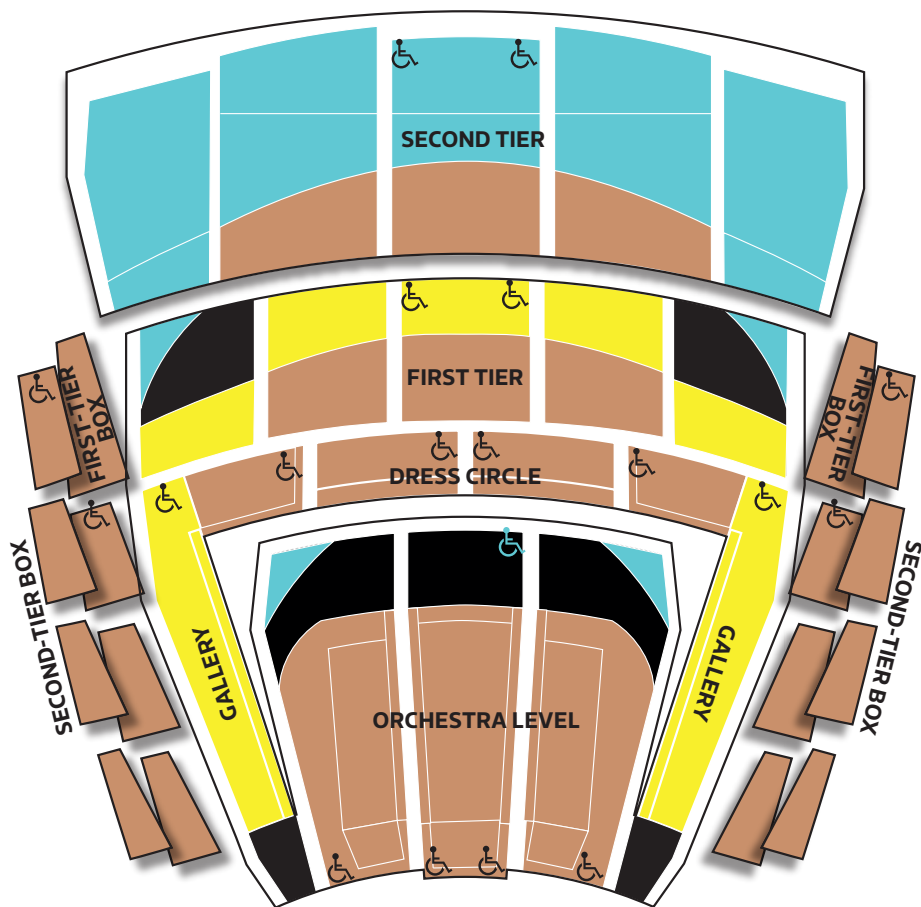

*Sunday performances begin at 2:00 PM.

**Tuesday, May 19 performance begins at 11:00 AM.

Discounts not available on Dress Circle Preferred, Orchestra Center Aisle, or \$25 Seating areas. Cannot be combined with other discounts.

Seating chart on reverse.

2019/20 SEASON SPONSOR IN MEMORY OF KARYL WINN

EXPERIENCE SEATTLE OPERA WITH YOUR GROUP!

PHONE 206.676.5588

EMAIL GROUPS@SEATTLEOPERA.ORG

SEATTLEOPERA.ORG/GROUPS

GROUPS HAVE MORE FUN AT SEATTLE OPERA! SAVE 20% OR MORE WITH YOUR GROUP. BUY 10 TICKETS GET THE 11TH FREE!

[†] \$80 orchestra level seating only available on select Wednesdays, Fridays, and Sundays. [‡] 30% off regularly priced seats once \$80 seats are sold out. Discounts listed are approximate as they are calculated prior to the addition of facility fee and are rounded up to the nearest whole dollar.