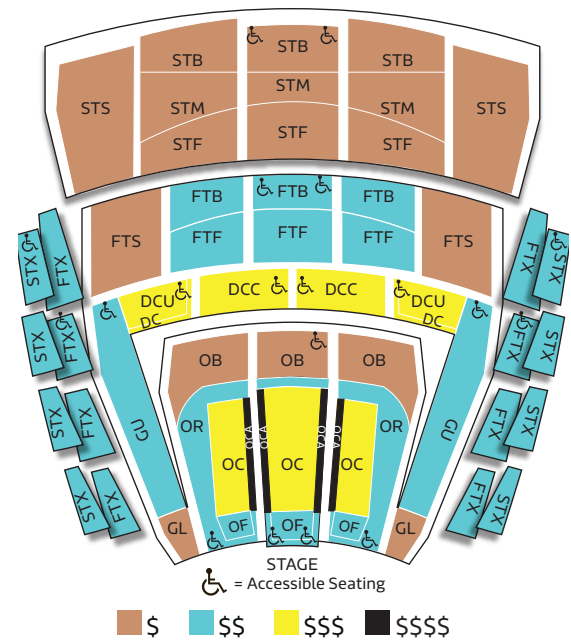

IN PERSON 1020 John Street, Seattle, WA 98109

2016/17 FIVE-OPERA SEASON TICKET PACKAGE PRICES

	SATURDAY						SUNDAY MATINEE			BRAVO! MEMBER ^{††}				STUDENT [†]				
	OPENING		SECOND		THIRD		WEDNESDAY		FRIDAY		SATURDAY		WED		FRIDAY		SUNDAY MATINEE	
	6-Aug	13-Aug	20-Aug	7-Aug	10-Aug	17-Aug	19-Aug	6-Aug	20-Aug	10-Aug	19-Aug	7-Aug	19-Aug					
<i>Count Ory</i>	6-Aug	13-Aug	20-Aug	7-Aug	10-Aug	17-Aug	19-Aug	6-Aug	20-Aug	10-Aug	19-Aug	7-Aug	19-Aug					
<i>Hansel & Gretel</i>	15-Oct	22-Oct	29-Oct	16-Oct	19-Oct	26-Oct	28-Oct	15-Oct	29-Oct	19-Oct	28-Oct	16-Oct	28-Oct					
<i>La traviata</i>	14-Jan	21-Jan	28-Jan	15-Jan	18-Jan	25-Jan	27-Jan	14-Jan	28-Jan	18-Jan	27-Jan	15-Jan	27-Jan					
<i>Katya Kabanova</i>	25-Feb	4-Mar	11-Mar	26-Feb	1-Mar	8-Mar	10-Mar	25-Feb	11-Mar	1-Mar	10-Mar	26-Feb	10-Mar					
<i>The Magic Flute</i>	6-May	13-May	20-May	7-May	10-May	17-May	19-May	6-May	20-May	10-May	19-May	7-May	19-May					
Second Tier Side/Back (STS/STB)		\$194		\$197		\$188		\$195		\$166		\$160		\$166		\$167		\$166
Second Tier Middle (STM)		\$250		\$240		\$231		\$248		\$213		\$196		\$213		\$205		\$213
Gallery Lower (GL)		\$312		\$296		\$287		\$308		\$264		\$242		\$264		\$251		\$264
Orchestra Back (OB)		\$355		\$337		\$328		\$349		\$300		\$278		\$300		\$287		\$300
First Tier Side (FTS)		\$355		\$337		\$328		\$349		\$300		\$278		\$300		\$287		\$300
Second Tier Front (STF)		\$312		\$296		\$287		\$308		\$264		\$242		\$264		\$251		\$264
First Tier Back (FTB)		\$430		\$394		\$385		\$418		\$362		\$326		\$362		\$332		\$362
Second Tier Box (STX)		\$340		\$296		\$309		\$308		\$287		\$262		\$264		\$251		\$264
Orchestra Front (OF)		\$430		\$394		\$385		\$418		\$362		\$326		\$362		\$332		\$362
Orchestra (OR)		\$430		\$394		\$385		\$418		\$362		\$326		\$362		\$332		\$362
First Tier Front (FTF)		\$430		\$394		\$385		\$418		\$362		\$326		\$362		\$332		\$362
Gallery Upper (GU)		\$430				\$385		\$418		\$362		\$326		\$362		\$332		\$362
First Tier Box (FTX)		\$430		\$394		\$385		\$418		\$362		\$326		\$362		\$332		\$362
Gallery Upper Prime (GUP)		\$512		\$468		\$441		\$500		\$432		\$372		\$432		\$395		\$432
Orchestra Center (OC)		\$512		\$456		\$447		\$496		\$432		\$378		\$432		\$386		\$432
Dress Circle Upper (DCU)		\$512		\$456		\$447		\$496		\$432		\$378		\$432		\$386		\$432
Dress Circle (DC)		\$540		\$486		\$477		\$524										
Dress Circle Center (DCC)		\$512		\$456		\$441		\$496										
Orchestra Center Aisle (OCA)		\$895		\$765		\$805		\$710		\$484		\$428		\$485		\$440		\$485
♿ Second Tier Back (STB)		\$194				\$198				\$166		\$160		\$166		\$167		\$166
♿ Second Tier Box (STX)						\$254				\$213		\$196		\$213		\$205		\$213
♿ Orchestra Back (OB)										\$300		\$278		\$300		\$287		\$300
♿ First Tier Back (FTB)		\$355								\$300		\$278		\$300		\$287		\$300
♿ Gallery Upper (GU)										\$300		\$278		\$300		\$287		\$300
♿ First Tier Box (FTX)								\$349		\$264		\$250		\$300		\$251		\$300
♿ Orchestra (OR)		\$430		\$394		\$385		\$418		\$362		\$326		\$362		\$332		\$362
♿ Dress Circle Upper (DCU)		\$430				\$385		\$418		\$362		\$326		\$362		\$332		\$362
♿ Dress Circle Center (DCC)		\$512				\$447				\$432		\$378		\$432		\$386		\$432