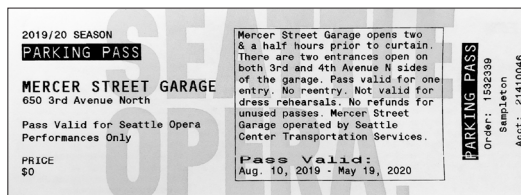

SEATTLE OPERA.

PARKING PASSES FOR FIVE-OPERA SUBSCRIBERS

Your parking passes look like this

Five-opera subscribers who ordered by July 19, 2019 are eligible for free parking for their five mainstage operas. Please refer to the parking passes you received in the mail to determine your designated garage. Passes are garage-specific and cannot be used interchangeably.

GARAGE LOCATIONS

The Mercer Street Garage is located at 650 3rd Avenue North, directly across the street from McCaw Hall between 3rd and 4th Avenues North on Mercer Street. You may enter through either the two gates located on 3rd Avenue North or the two gates on 4th Avenue North.

The Fifth Avenue Garage is located at 516 Harrison Street, on the corner of 5th Avenue North and Harrison Street. It is just three blocks from McCaw Hall. Parking pass holders may enter only through the gate located on Harrison Street. Patrons paying as they arrive may enter through the gate on Republican Street.